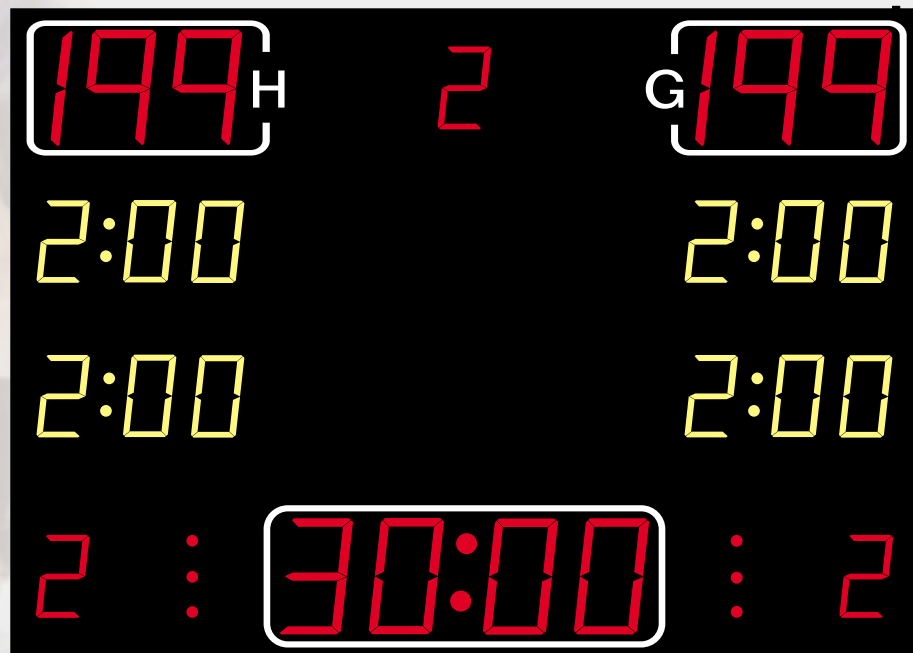

Multisport Scoreboards

The NSxx36 is a multisport scoreboard especially designed for FUTSAL. You have 2 penalties for each team and a counter which can be used for team fouls.

Nautronic multisport scoreboard systems are pre-programmed with the following sports: futsal, volleyball, basketball, tennis, handball, water polo, floor ball, mini hockey and ice hockey.

Up to 9 scoreboards can be operated from one control panel. Four-sided scoreboards are also delivered on request, and in most cases custom requirements can be accommodated.

The scoreboard is easy to install, mounting brackets are supplied with every system.

Every scoreboard produced by Nautronic a/s is a high quality product and has gone through rigorous testing before leaving the factory and being shipped off to its destination anywhere in the world.

NAUTRONIC SCOREBOARD SYSTEM

		NS2536	NS3236	NS4536	
	team scores		25 cm	32 cm	45 cm
	period		20 cm	25 cm	32 cm
	game clock		25 cm	32 cm	45 cm
	team fouls		20 cm, counter	25 cm, counter	32 cm, counter
	time-out		timer + dot counter	timer + dot counter	timer + dot counter
	time-out		counter + timer	counter + timer	counter + timer
	penalty		20 cm timer timed dot counter	25 cm timer timed dot counter	32 cm timer timed dot counter
	penalty		20 cm timer	25 cm timer	32 cm timer
	time-out		timer + dot counter	timer + dot counter	timer + dot counter
	set / service		set score / dash	set score / dash	set score / dash
	points		0 - 15 - 30 - 40 - A	0 - 15 - 30 - 40 - A	0 - 15 - 30 - 40 - A
	text display		21 characters, 12 cm	21 characters, 12 cm	21 characters, 18 cm
	soundsignal		horn, aut. / man.	horn, aut. / man.	horn, aut. / man.
	readable, rec. / max		110 m / 150 m	160 m / 200 m	200 m / 250 m
	dim. h x w x d		180 x 250 x 10 cm	180 x 300 x 10 cm	180 x 300 x 10 cm
	weight		75 kg	80 kg	150 kg
	power supply		230 VAC	230 VAC	230 VAC
	consumption		max. 150 W	max. 200 W	max. 250 W
	wireless		optional	optional	optional