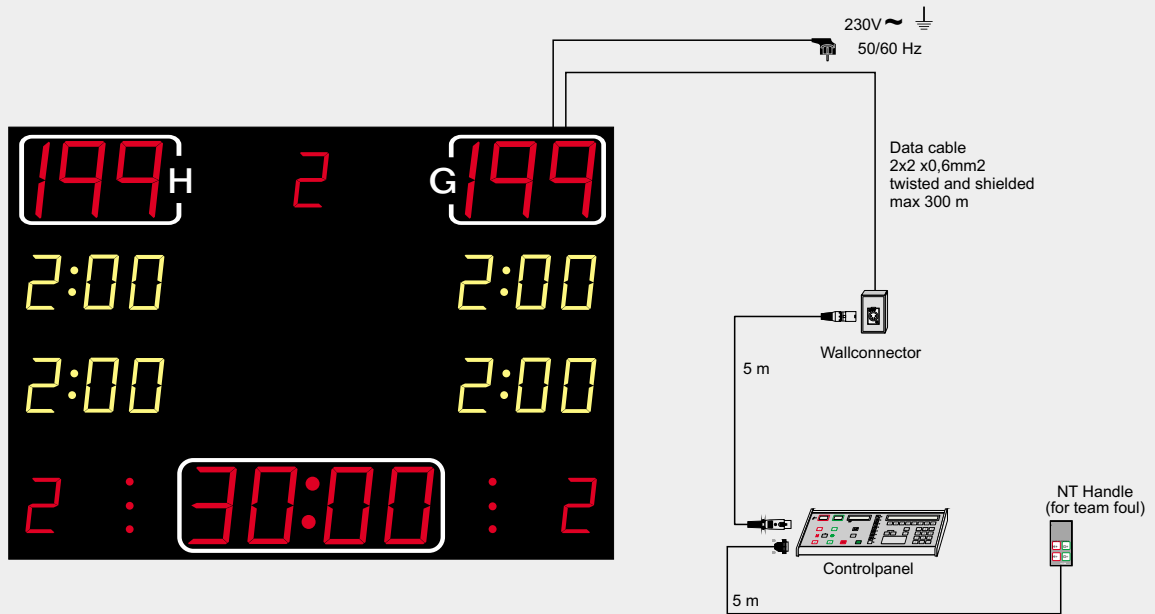

Multisport Scoreboards

The NSxx36 is a multisport scoreboard especially designed for FUTSAL. You have 2 penalties for each team and a counter which can be used for team fouls.

Nautronic multisport scoreboard systems are pre-programmed with the following sports: futsal, volleyball, basketball, tennis, handball, water polo, floor ball, mini hockey and ice hockey.

Up to 9 scoreboards can be operated from one control panel. Four-sided scoreboards are also delivered on request, and in most cases custom requirements can be accommodated.

The scoreboard is easy to install, mounting brackets are supplied with every system.

Every scoreboard produced by Nautronic a/s is a high quality product and has gone through rigorous testing before leaving the factory and being shipped off to its destination anywhere in the world.

NAUTRONIC SCOREBOARD SYSTEM

		NS2536	NS3236	NS4536	
	team scores		25 cm	32 cm	45 cm
	period		20 cm	25 cm	32 cm
	game clock		25 cm	32 cm	45 cm
	team fouls		20 cm, counter	25 cm, counter	32 cm, counter
	time-out		timer + dot counter	timer + dot counter	timer + dot counter
	time-out		counter + timer	counter + timer	counter + timer
	penalty		20 cm timer timed dot counter	25 cm timer timed dot counter	32 cm timer timed dot counter
	penalty		20 cm timer	25 cm timer	32 cm timer
	time-out		timer + dot counter	timer + dot counter	timer + dot counter
	set / service		set score / dash	set score / dash	set score / dash
	points		0 - 15 - 30 - 40 - A	0 - 15 - 30 - 40 - A	0 - 15 - 30 - 40 - A
	text display		21 characters, 12 cm	21 characters, 12 cm	21 characters, 18 cm
	soundsignal		horn, aut. / man.	horn, aut. / man.	horn, aut. / man.
	readable, rec. / max		110 m / 150 m	160 m / 200 m	200 m / 250 m
	dim. h x w x d		180 x 250 x 10 cm	180 x 300 x 10 cm	180 x 300 x 10 cm
	weight		75 kg	80 kg	150 kg
	power supply		230 VAC	230 VAC	230 VAC
	consumption		max. 150 W	max. 200 W	max. 250 W
	wireless		optional	optional	optional