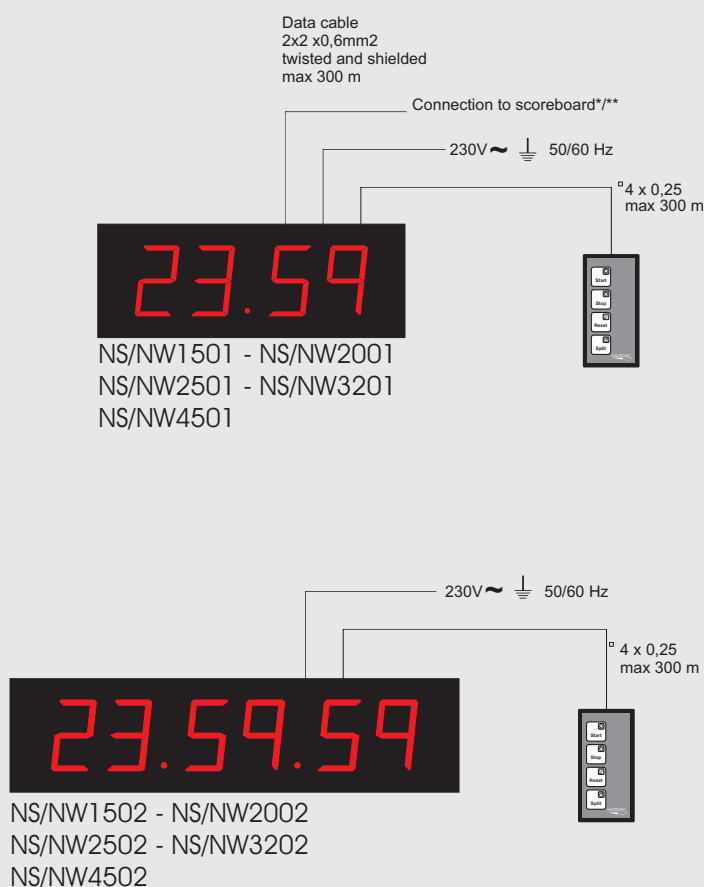

FUNCTIONS:

- 1. CLOCK**
Ordinary time-of-day clock. As an option it is possible to order NT240 which makes the clock radio controlled (DCF77)
OPTION - Shifting between time-of-day clock and temperature using an external temperature sensor.
- 2. COUNTER**
Increase/decrease by 1 for each time a button is pressed.
Decrease: It is only possible to count down from 9999xx.
- 3. TIMER**
Possibility of being used as a stopwatch, with last minute countdown in 1/100 of a second. User can choose between up and down counting of the stopwatch.
Furthermore the user can store 3 different start/stop times in the memory.
- 4. CLOCK / SCOREBOARD**
Connected to scoreboard for showing game clock.
Showing time-of-day when scoreboard is not in use.

NS/NW1501 - 2001 - 2501 - 2101 - 4501

NS/NW1501 - 2001 - 2502 - 3202 - 4502

Page 5.01 rev. 4.22 -18.12.06

OPTIONS

Yellow Digits
Possibility of having the **Multitimer** delivered with yellow digits in both xx01 and XX02 versions

	NS/NW1501 *	NS/NW2001	NS/NW2501	NS/NW3201	NS/NW4501
digits	15 cm	20 cm	25 cm	32 cm	45 cm red
readable rec. / max	60 m / 100 m	80 m / 120 m	110 m / 150 m	160 m / 200 m	200 m / 250 m
dim. h x w x d	24 x 63 x 10 cm	30 x 76 x 10 cm	33 x 91 x 10 cm	45 x 130 x 10 cm	63 x 200 x 10 cm
weight	4 kg	5 kg	6 kg	7 kg	20 kg
power supply	230 v	230 v	230 v	230 v	230 v
12V battery supply	option	no	no	no	no
consumption	max. 50 w	max. 100 w	max. 100 w	max. 150 w	max. 170 w
	NS/NW1502	NS/NW2002	NS/NW2502	NS/NW3202	NS/NW4502
digits	15 cm	20 cm	25 cm	32 cm	45 cm red
readable rec. / max	60 m / 100 m	80 m / 120 m	110 m / 150 m	160 m / 200 m	200 m / 250 m
dim. h x w x d	24 x 95 x 10 cm	30 x 120 x 10 cm	33 x 139 x 10 cm	45 x 190 x 10 cm	63 x 250 x 10 cm
weight	5 kg	6 kg	7 kg	8 kg	24 kg
power supply	230 v	230 v	230 v	230 v	230 v
12V battery supply	option	no	no	no	no
consumption	max. 50 w	max. 100 w	max. 100 w	max. 150 w	max. 170 w